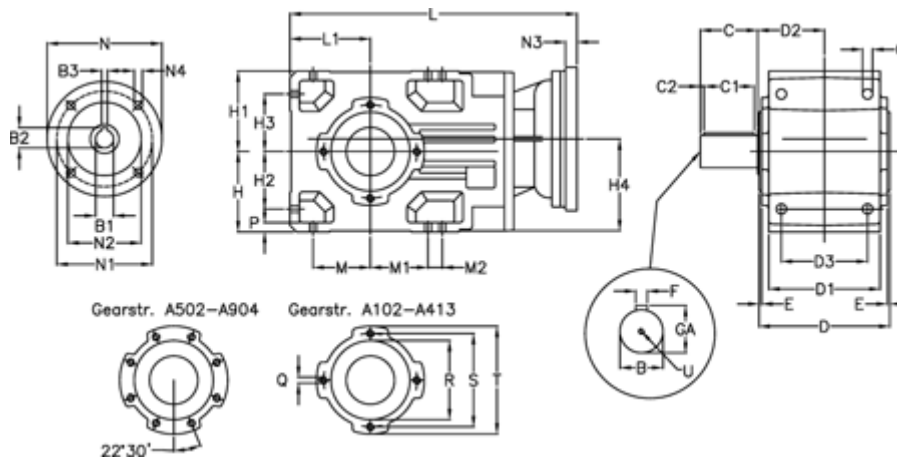

Article number: 29600200651230  
 Description: Bevel helical gearbox  
 A202UR-6,5-P80B5

## Measures

B = 30	D1 = 110	H1 = 80	M2 = 0	Q = M8x15
B1 = 19	D2 = 73.0	H2 = 60	N = 200	R = 95
B2 = 21.8	D3 = 90	H3 = 60	N1 = 165	S = 115
B3 = 6	Description = A202UR-xx-P80 B5	H4 = 93.0	N2 = 130	T = 140
C = 60	E = 3.0	L = 325.5	N3 = -	U = M10x22
C1 = 50	F = 10	L1 = 80	N4 = M10x12	
C2 = 5.0	GA = 33	M = 60	O = 9.5	
D = 136	H = 80	M1 = 60	P = 9	